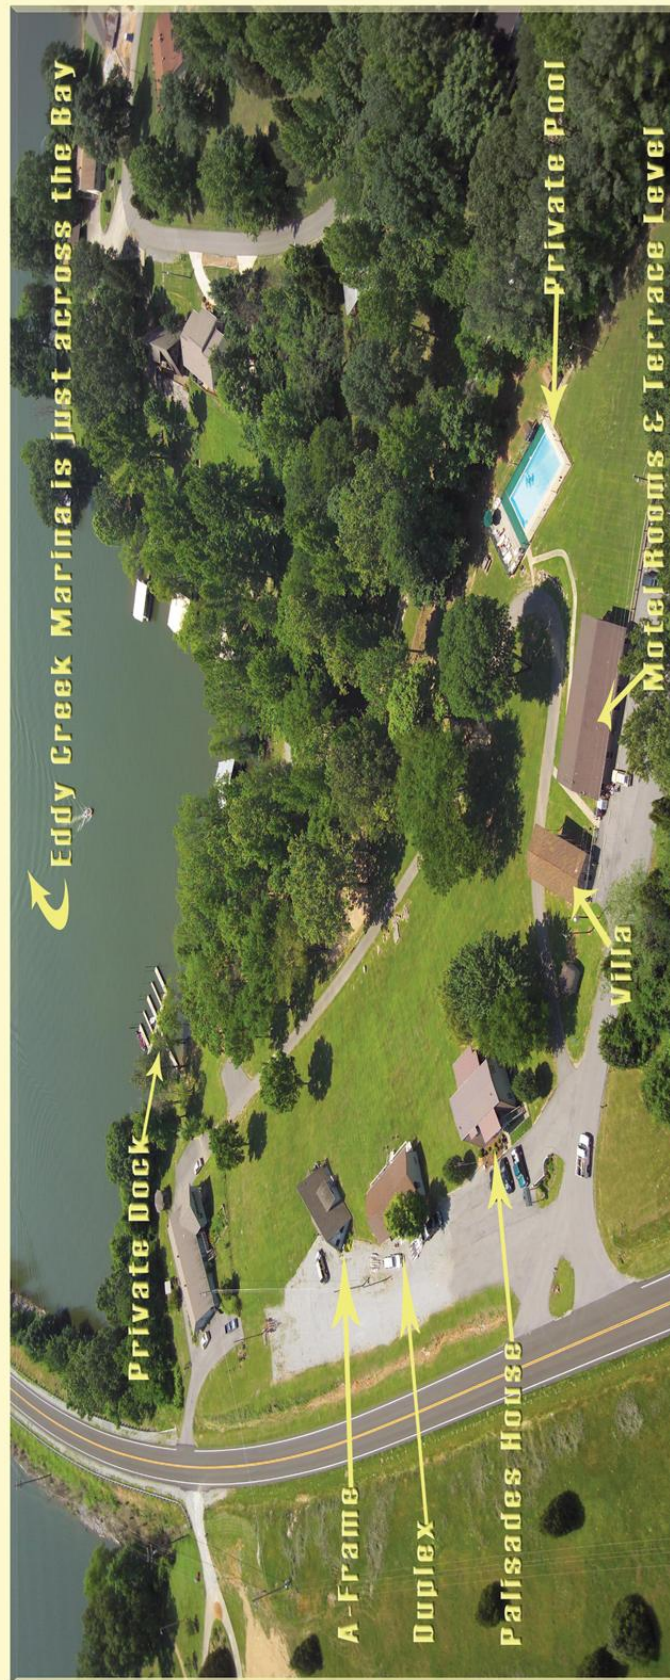

Palisades Resort is a great place to relax with family & friends. Come see what Lake Barkley has to offer!

Area Attractions

- ~ Venture River Water Park ~
- ~ Eddyville Fun Park ~
- ~ Happy Trails Riding Stable ~
- ~ Kentucky Lake Motor Speedway ~
- ~ 9 Area Golf Course ~
- ~ West KY Outlet Mall ~
- ~ Antique Shopping ~
- ~ Rose Hill Museum ~
- ~ Adsmore Museum ~
- ~ Fine Dining ~